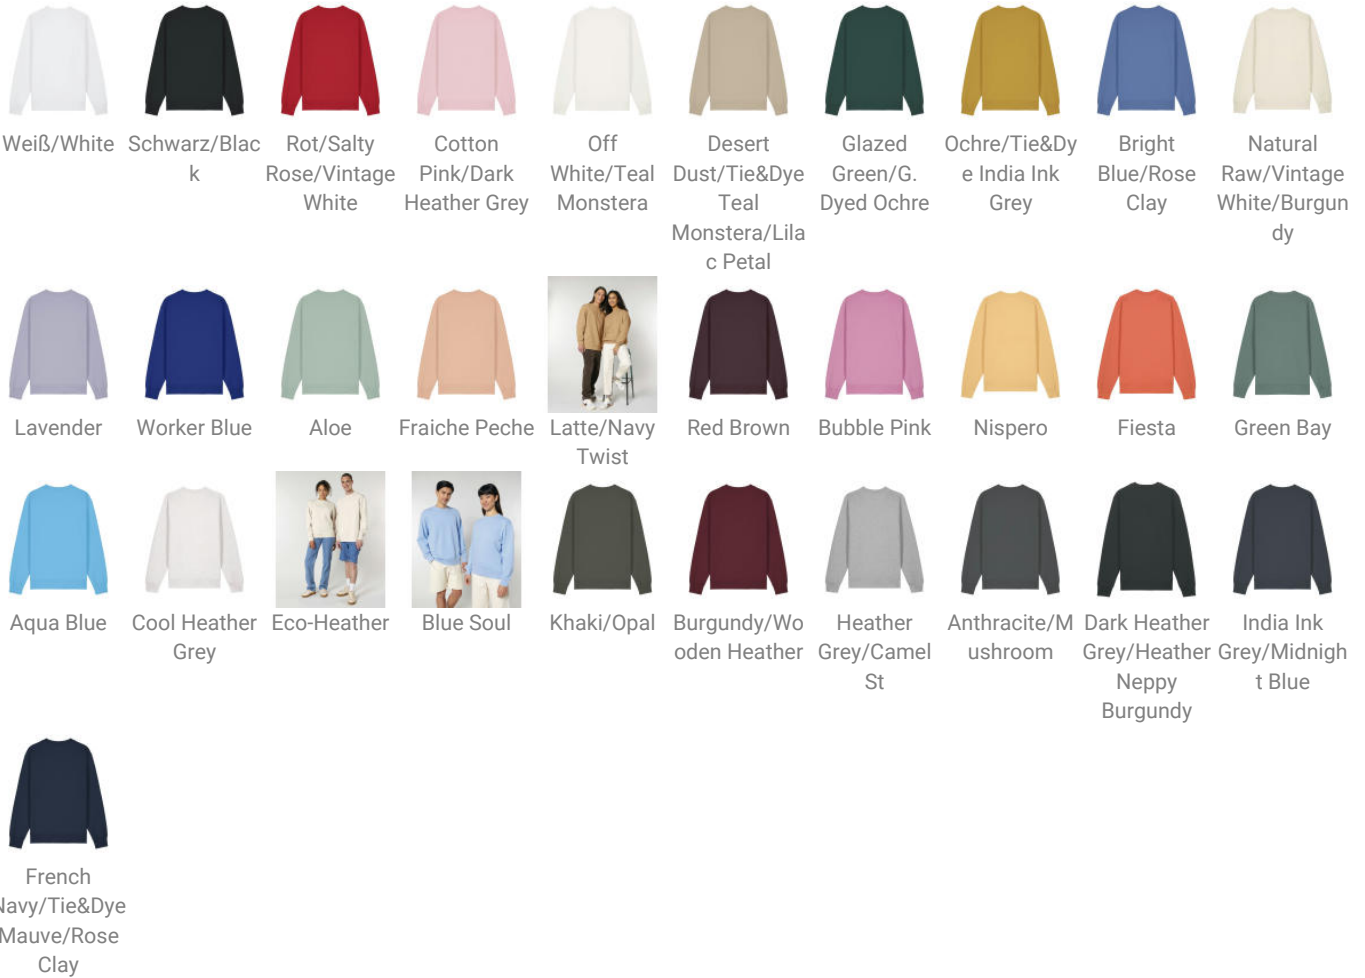

Changer 2.0

Artikelnr.: STSU178-702-3XL

Das ikonische Unisex-Rundhals-Sweatshirt

Farben und Modelle:

Größen: 3XL,4XL,5XL,L,M,S,XL,XS,XXL,XXS

Eigenschaften**Artikelnr.** STSU178-702-3XL**Material** 100% Bio-Baumwolle**Herkunftsland** Belgien**Preisstaffel**

Menge	1+	2+	10+	25+	50+	100+	250+	500+	1000+	2500+
	78,00 €	22,28 €	42,85 €	41,14 €	33,51 €	30,99 €	28,54 €	27,09 €	25,67 €	24,29 €

Richtpreis

auf der Rückseite unter dem Necken

- Stick Stanley - Caps/Strickmützen - 100cm (1c), max. 100x100mm
- Stick Stanley - Caps/Strickmützen - 10cm (1c), max. 50x20mm
- Stick Stanley - Caps/Strickmützen - 30cm (1c), max. 100x100mm
- Stick Stanley - Caps/Strickmützen - 50cm (1c), max. 100x100mm
- Stick Stanley - Caps/Strickmützen - 70cm (1c), max. 100x100mm
- Transfer - T-Shirts & Hoodies - 7x10cm - 1 Farbe (1c), max. 70x100mm
- Transfer - 7x10cm - Full Color CMYK (1c), max. 70x100mm
- Siebdruck Polo's - 10x10cm - 1 Farbe (1c), max. 100x100mm
- Siebdruck Polo's - 10x10cm - 2 Farben (1c), max. 100x100mm
- Siebdruck Polo's - 10x10cm - 3 Farben (1c), max. 100x100mm
- Siebdruck Polo's - 10x10cm - 4 Farben (1c), max. 100x100mm

linke Brust

- Stick Stanley - Caps/Strickmützen - 100cm (1c), max. 70x70mm
- Stick Stanley - Caps/Strickmützen - 10cm (1c), max. 70x70mm
- Stick Stanley - Caps/Strickmützen - 30cm (1c), max. 70x70mm
- Stick Stanley - Caps/Strickmützen - 50cm (1c), max. 70x70mm
- Stick Stanley - Caps/Strickmützen - 70cm (1c), max. 70x70mm
- Transfer - 14x10cm - 1 Farbe (1c), max. 140x100mm
- Transfer - 14x10cm - Full Color CMYK (1c), max. 140x100mm
- Transfer - T-Shirts & Hoodies - 7x10cm - 1 Farbe (1c), max. 70x100mm
- Transfer - 7x10cm - Full Color CMYK (1c), max. 70x100mm
- Siebdruck Polo's - 10x10cm - 1 Farbe (1c), max. 100x100mm
- Siebdruck Polo's - 10x10cm - 2 Farben (1c), max. 100x100mm
- Siebdruck Polo's - 10x10cm - 3 Farben (1c), max. 100x100mm
- Siebdruck Polo's - 10x10cm - 4 Farben (1c), max. 100x100mm