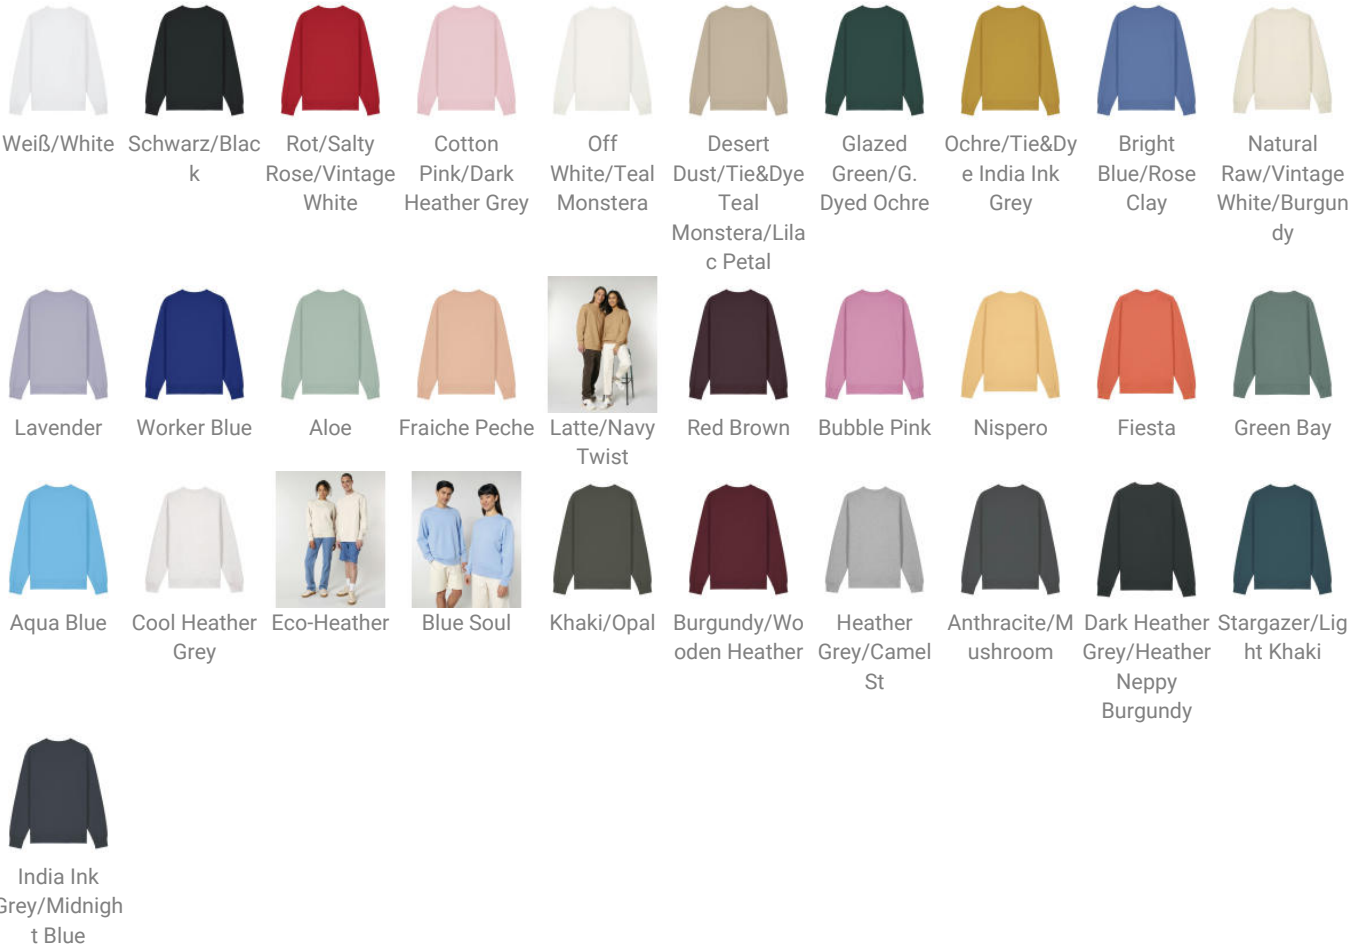

Changer 2.0

Artikelnr.: STSU178-727-XL

Das ikonische Unisex-Rundhals-Sweatshirt

Farben und Modelle:

Größen: XL,3XL,4XL,5XL,L,M,S,XS,XXL,XXS

Eigenschaften

Artikelnr. STSU178-727-XL

Material 100% Bio-Baumwolle

- Stick Stanley - Caps/Strickmützen - 100cm (1c), max. 100x100mm
- Stick Stanley - Caps/Strickmützen - 10cm (1c), max. 50x20mm
- Stick Stanley - Caps/Strickmützen - 30cm (1c), max. 100x100mm
- Stick Stanley - Caps/Strickmützen - 50cm (1c), max. 100x100mm
- Stick Stanley - Caps/Strickmützen - 70cm (1c), max. 100x100mm
- Transfer - T-Shirts & Hoodies - 7x10cm - 1 Farbe (1c), max. 70x100mm
- Transfer - 7x10cm - Full Color CMYK (1c), max. 70x100mm
- Siebdruck Polo's - 10x10cm - 1 Farbe (1c), max. 100x100mm
- Siebdruck Polo's - 10x10cm - 2 Farben (1c), max. 100x100mm
- Siebdruck Polo's - 10x10cm - 3 Farben (1c), max. 100x100mm
- Siebdruck Polo's - 10x10cm - 4 Farben (1c), max. 100x100mm

linke Brust

- Stick Stanley - Caps/Strickmützen - 100cm (1c), max. 70x70mm
- Stick Stanley - Caps/Strickmützen - 10cm (1c), max. 70x70mm
- Stick Stanley - Caps/Strickmützen - 30cm (1c), max. 70x70mm
- Stick Stanley - Caps/Strickmützen - 50cm (1c), max. 70x70mm
- Stick Stanley - Caps/Strickmützen - 70cm (1c), max. 70x70mm
- Transfer - 14x10cm - 1 Farbe (1c), max. 140x100mm
- Transfer - 14x10cm - Full Color CMYK (1c), max. 140x100mm
- Transfer - T-Shirts & Hoodies - 7x10cm - 1 Farbe (1c), max. 70x100mm
- Transfer - 7x10cm - Full Color CMYK (1c), max. 70x100mm
- Siebdruck Polo's - 10x10cm - 1 Farbe (1c), max. 100x100mm
- Siebdruck Polo's - 10x10cm - 2 Farben (1c), max. 100x100mm
- Siebdruck Polo's - 10x10cm - 3 Farben (1c), max. 100x100mm
- Siebdruck Polo's - 10x10cm - 4 Farben (1c), max. 100x100mm

- Stick Stanley - Caps/Strickmützen - 30cm (1c), max. 70x70mm
- Stick Stanley - Caps/Strickmützen - 50cm (1c), max. 70x70mm
- Stick Stanley - Caps/Strickmützen - 70cm (1c), max. 70x70mm

Side Label

- (1c), max. 15x100mm