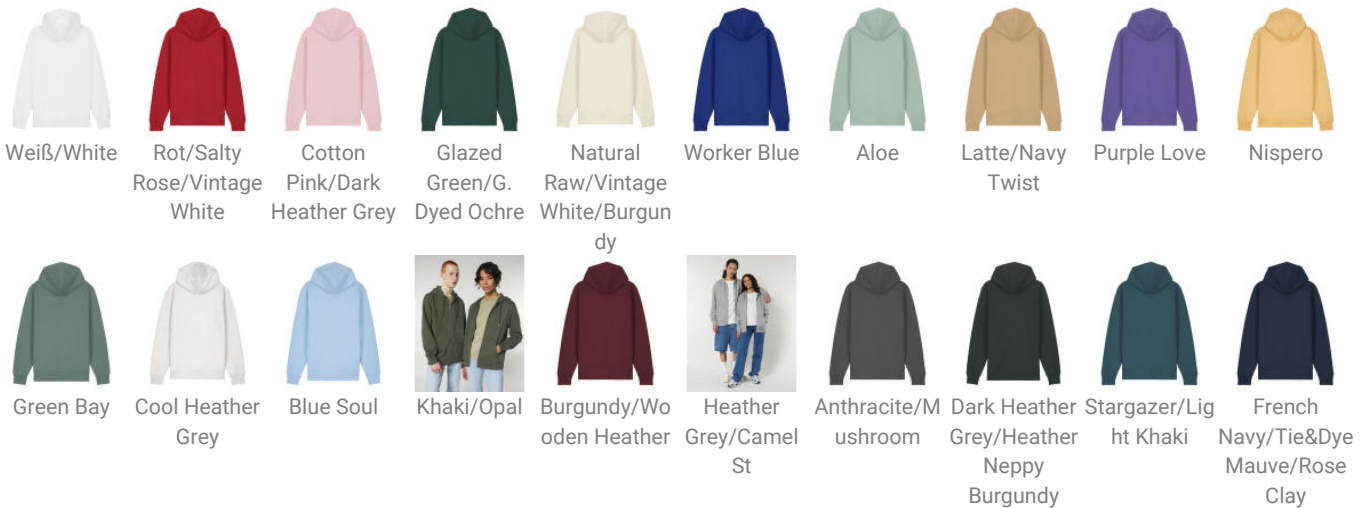

Cultivator 2.0

Artikelnr.: STSU179-002-XS

Der ikonische Unisex-Zip-Thru-Hoodie-Sweatshirt

Farben und Modelle:

Gren: XS,3XL,4XL,5XL,L,M,S,XL,XXL,XXS

Eigenschaften

Artikelnr. STSU179-002-XS

Material 100% Bio-Baumwolle

- Stick Stanley - Caps/Strickmützen - 100cm (1c), max. 100x100mm
- Stick Stanley - Caps/Strickmützen - 10cm (1c), max. 50x20mm
- Stick Stanley - Caps/Strickmützen - 30cm (1c), max. 100x100mm
- Stick Stanley - Caps/Strickmützen - 50cm (1c), max. 100x100mm
- Stick Stanley - Caps/Strickmützen - 70cm (1c), max. 100x100mm
- Transfer - T-Shirts & Hoodies - 7x10cm - 1 Farbe (1c), max. 70x100mm
- Transfer - 7x10cm - Full Color CMYK (1c), max. 70x100mm
- Siebdruck Polo's - 10x10cm - 1 Farbe (1c), max. 100x100mm
- Siebdruck Polo's - 10x10cm - 2 Farben (1c), max. 100x100mm
- Siebdruck Polo's - 10x10cm - 3 Farben (1c), max. 100x100mm
- Siebdruck Polo's - 10x10cm - 4 Farben (1c), max. 100x100mm

linke Brust

- Stick Stanley - Caps/Strickmützen - 100cm (1c), max. 70x70mm
- Stick Stanley - Caps/Strickmützen - 10cm (1c), max. 70x70mm
- Stick Stanley - Caps/Strickmützen - 30cm (1c), max. 70x70mm
- Stick Stanley - Caps/Strickmützen - 50cm (1c), max. 70x70mm
- Stick Stanley - Caps/Strickmützen - 70cm (1c), max. 70x70mm
- Transfer - 14x10cm - 1 Farbe (1c), max. 140x100mm
- Transfer - 14x10cm - Full Color CMYK (1c), max. 140x100mm
- Transfer - T-Shirts & Hoodies - 7x10cm - 1 Farbe (1c), max. 70x100mm
- Transfer - 7x10cm - Full Color CMYK (1c), max. 70x100mm
- Siebdruck Polo's - 10x10cm - 1 Farbe (1c), max. 100x100mm
- Siebdruck Polo's - 10x10cm - 2 Farben (1c), max. 100x100mm
- Siebdruck Polo's - 10x10cm - 3 Farben (1c), max. 100x100mm
- Siebdruck Polo's - 10x10cm - 4 Farben (1c), max. 100x100mm

- Stick Stanley - Caps/Strickmützen - 30cm (1c), max. 70x70mm
- Stick Stanley - Caps/Strickmützen - 50cm (1c), max. 70x70mm
- Stick Stanley - Caps/Strickmützen - 70cm (1c), max. 70x70mm

Side Label

- (1c), max. 15x100mm
- Woven label (1c)