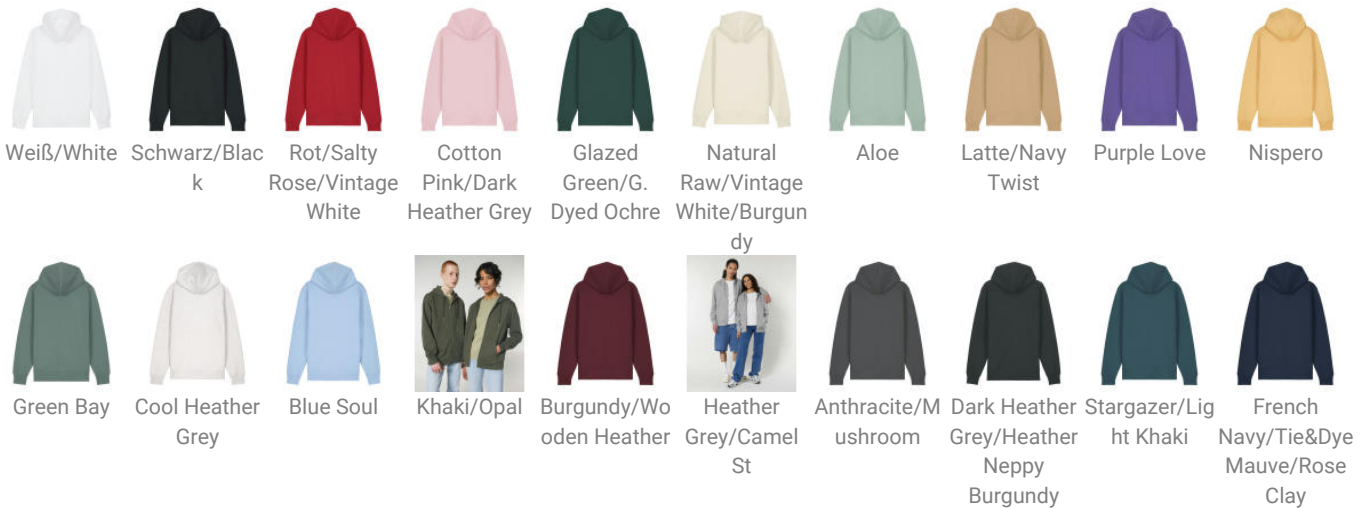

Cultivator 2.0

Artikelnr.: STSU179-088-XXS

Der ikonische Unisex-Zip-Thru-Hoodie-Sweatshirt

Farben und Modelle:

Größen: XXS,3XL,4XL,5XL,L,M,S,XL,XS,XXL

Eigenschaften

Artikelnr. STSU179-088-XXS

Material 100% Bio-Baumwolle

- Stick Stanley - Caps/Strickmützen - 100cm (1c), max. 100x100mm
- Stick Stanley - Caps/Strickmützen - 10cm (1c), max. 50x20mm
- Stick Stanley - Caps/Strickmützen - 30cm (1c), max. 100x100mm
- Stick Stanley - Caps/Strickmützen - 50cm (1c), max. 100x100mm
- Stick Stanley - Caps/Strickmützen - 70cm (1c), max. 100x100mm
- Transfer - T-Shirts & Hoodies - 7x10cm - 1 Farbe (1c), max. 70x100mm
- Transfer - 7x10cm - Full Color CMYK (1c), max. 70x100mm
- Siebdruck Polo's - 10x10cm - 1 Farbe (1c), max. 100x100mm
- Siebdruck Polo's - 10x10cm - 2 Farben (1c), max. 100x100mm
- Siebdruck Polo's - 10x10cm - 3 Farben (1c), max. 100x100mm
- Siebdruck Polo's - 10x10cm - 4 Farben (1c), max. 100x100mm

- Stick Stanley - Caps/Strickmützen - 30cm (1c), max. 70x70mm
- Stick Stanley - Caps/Strickmützen - 50cm (1c), max. 70x70mm
- Stick Stanley - Caps/Strickmützen - 70cm (1c), max. 70x70mm

Side Label

- (1c), max. 15x100mm
- Woven label (1c)