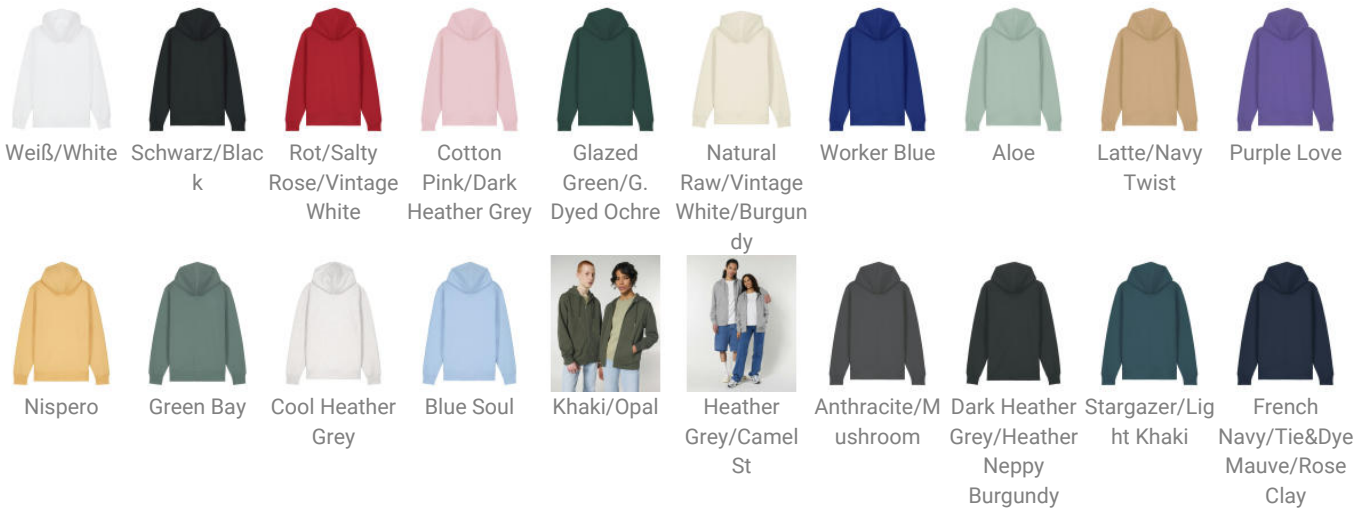

Cultivator 2.0

Artikelnr.: STSU179-244-XXS

Der ikonische Unisex-Zip-Thru-Hoodie-Sweatshirt

Farben und Modelle:

Größen: XXS,3XL,4XL,5XL,L,M,S,XL,XS,XXL

Eigenschaften

Artikelnr. STSU179-244-XXS

Material 100% Bio-Baumwolle

- Stick Stanley - Caps/Strickmützen - 100cm (1c), max. 100x100mm
- Stick Stanley - Caps/Strickmützen - 10cm (1c), max. 50x20mm
- Stick Stanley - Caps/Strickmützen - 30cm (1c), max. 100x100mm
- Stick Stanley - Caps/Strickmützen - 50cm (1c), max. 100x100mm
- Stick Stanley - Caps/Strickmützen - 70cm (1c), max. 100x100mm
- Transfer - T-Shirts & Hoodies - 7x10cm - 1 Farbe (1c), max. 70x100mm
- Transfer - 7x10cm - Full Color CMYK (1c), max. 70x100mm
- Siebdruck Polo's - 10x10cm - 1 Farbe (1c), max. 100x100mm
- Siebdruck Polo's - 10x10cm - 2 Farben (1c), max. 100x100mm
- Siebdruck Polo's - 10x10cm - 3 Farben (1c), max. 100x100mm
- Siebdruck Polo's - 10x10cm - 4 Farben (1c), max. 100x100mm

- Stick Stanley - Caps/Strickmützen - 30cm (1c), max. 70x70mm
- Stick Stanley - Caps/Strickmützen - 50cm (1c), max. 70x70mm
- Stick Stanley - Caps/Strickmützen - 70cm (1c), max. 70x70mm

Side Label

- (1c), max. 15x100mm
- Woven label (1c)