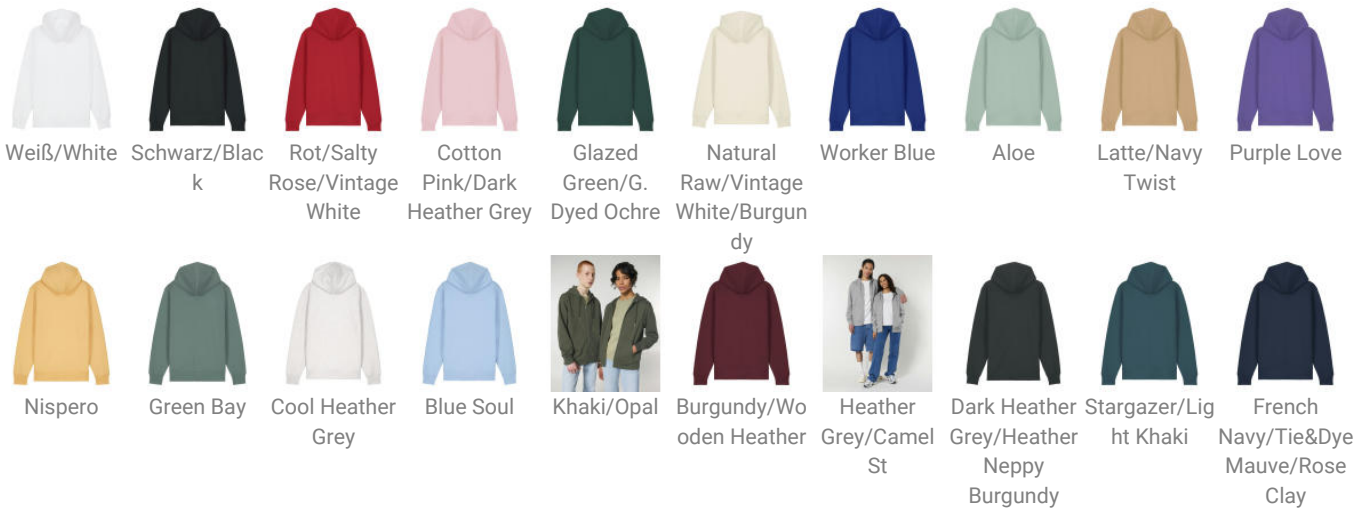

Cultivator 2.0

Artikelnr.: STSU179-253-3XL

Der ikonische Unisex-Zip-Thru-Hoodie-Sweatshirt

Farben und Modelle:

Größen: 3XL,4XL,5XL,L,M,S,XL,XS,XXL,XXS

Eigenschaften

Artikelnr.	STSU179-253-3XL
Material	100% Bio-Baumwolle
Herkunftsland	Belgien

Preisstaffel										
Menge	1+	2+	10+	25+	50+	100+	250+	500+	1000+	2500+
	109,20 €	30,58 €	58,81 €	56,47 €	46,00 €	42,54 €	39,17 €	37,19 €	35,25 €	33,35 €

Richtpreis

auf der Rückseite unter dem Necken

- Stick Stanley - Caps/Strickmützen - 100cm (1c), max. 100x100mm
- Stick Stanley - Caps/Strickmützen - 10cm (1c), max. 50x20mm
- Stick Stanley - Caps/Strickmützen - 30cm (1c), max. 100x100mm
- Stick Stanley - Caps/Strickmützen - 50cm (1c), max. 100x100mm
- Stick Stanley - Caps/Strickmützen - 70cm (1c), max. 100x100mm
- Transfer - T-Shirts & Hoodies - 7x10cm - 1 Farbe (1c), max. 70x100mm
- Transfer - 7x10cm - Full Color CMYK (1c), max. 70x100mm
- Siebdruck Polo's - 10x10cm - 1 Farbe (1c), max. 100x100mm
- Siebdruck Polo's - 10x10cm - 2 Farben (1c), max. 100x100mm
- Siebdruck Polo's - 10x10cm - 3 Farben (1c), max. 100x100mm
- Siebdruck Polo's - 10x10cm - 4 Farben (1c), max. 100x100mm

linke Brust

- Stick Stanley - Caps/Strickmützen - 100cm (1c), max. 70x70mm
- Stick Stanley - Caps/Strickmützen - 10cm (1c), max. 70x70mm
- Stick Stanley - Caps/Strickmützen - 30cm (1c), max. 70x70mm
- Stick Stanley - Caps/Strickmützen - 50cm (1c), max. 70x70mm
- Stick Stanley - Caps/Strickmützen - 70cm (1c), max. 70x70mm
- Transfer - 14x10cm - 1 Farbe (1c), max. 140x100mm
- Transfer - 14x10cm - Full Color CMYK (1c), max. 140x100mm
- Transfer - T-Shirts & Hoodies - 7x10cm - 1 Farbe (1c), max. 70x100mm
- Transfer - 7x10cm - Full Color CMYK (1c), max. 70x100mm
- Siebdruck Polo's - 10x10cm - 1 Farbe (1c), max. 100x100mm
- Siebdruck Polo's - 10x10cm - 2 Farben (1c), max. 100x100mm
- Siebdruck Polo's - 10x10cm - 3 Farben (1c), max. 100x100mm
- Siebdruck Polo's - 10x10cm - 4 Farben (1c), max. 100x100mm